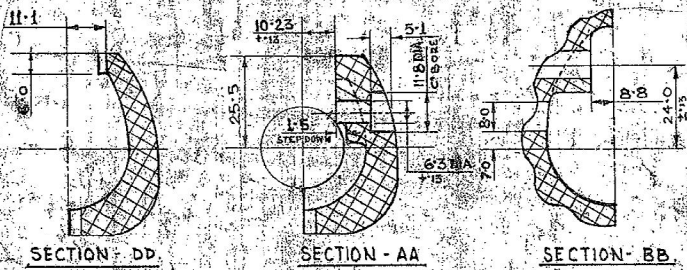

FOR EXPLANATION OF DIMENSIONING - SEE AS 696