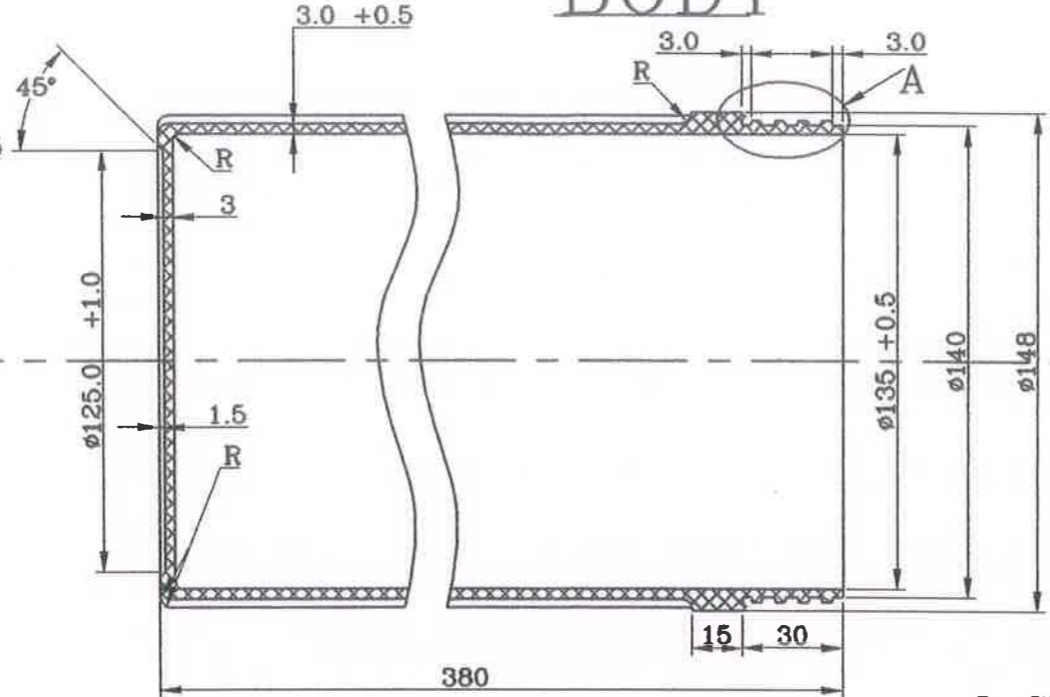

DRG. NO:  
H OMA 120 1 054 2

①

3 START RH THREAD SHOWING AT XYZ

ENLARGED VIEW AT "A"  
SCALE-5:1

ABRUPT START OF PERFECT THREAD 3 START THREAD RH

BODY  
QTY-1  
MATERIAL: REF.NOTE 1

THIS DRG. SUPERSEEDS THE DRG. No. H OMA 120 1 053 1

ISSUED BY  
STANDARD CELL  
for EOI  
DATE: 9/9/12 SIGNATURE:

ALL DIMENSIONS ARE IN MM

2. REFER SHT 1 OF 4		REV.	ALT.NO	DATE & SIGN
1. REFER SHT 1 OF 4		DRAWN		
ISSUE ALTERATIONS		CHECKD.		
TITLE : CONTAINER FOR 120mm FSAPDS		APPRD.		SHEET 2 OF 4
		DATE	06/06/12	REV
		SCALE	1:1	2
		SECTION	DESIGN	
HEAVY ALLOY PENETRATOR PROJECT		DRG. NO:		
TIRUCHIRAPALLI		H OMA 120 1 054 2		