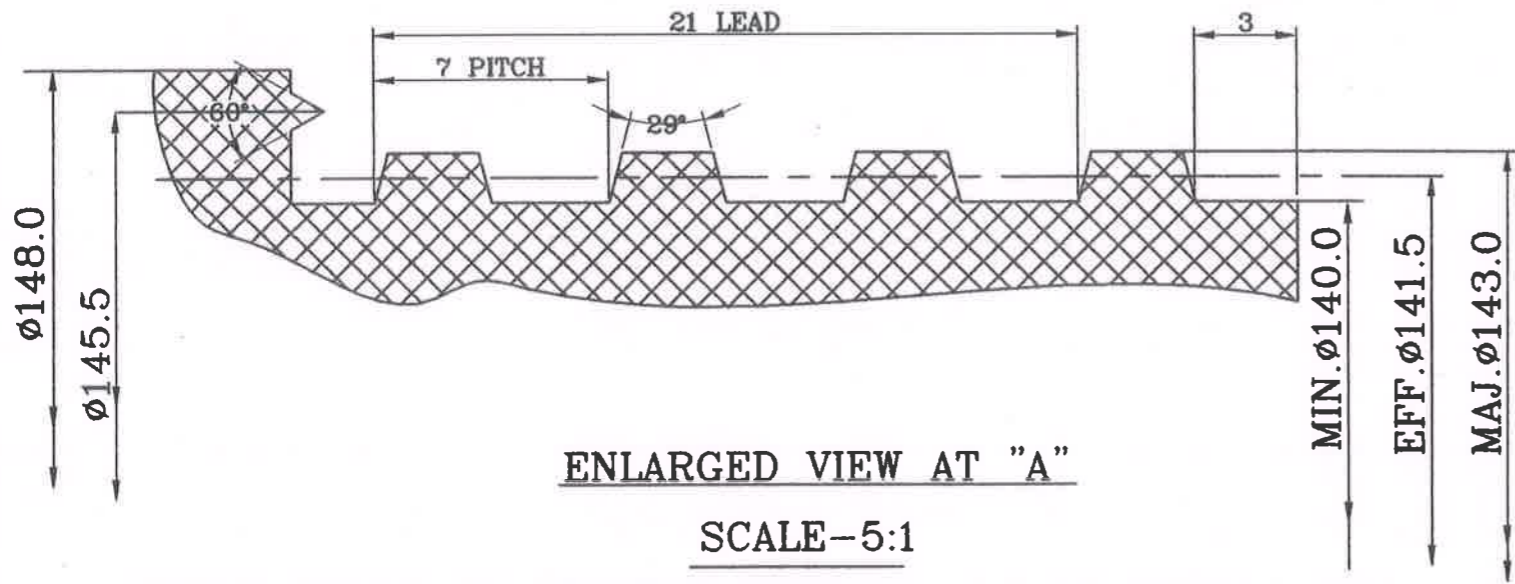

DRG. NO:  
H OMA 120 1 054 2

①

3 START RH THREAD SHOWING AT XYZ

ENLARGED VIEW AT "A"  
SCALE-5:1

ABRUPT START OF PERFECT THREAD 3 START THREAD RH

BODY  
QTY-1  
MATERIAL: REF.NOTE 1

THIS DRG. SUPERSEEDS THE DRG. No. H OMA 120 1 053 1

ISSUED BY  
STANDARD CELL  
for EOI  
DATE: 9/9/12 SIGNATURE:

ALL DIMENSIONS ARE IN MM

2. REFER SHT 1 OF 4		REV.	ALT.NO	DATE & SIGN
1. REFER SHT 1 OF 4		DRAWN		
ISSUE ALTERATIONS		CHECKD.		
TITLE : CONTAINER FOR 120mm FSAPDS		APPRD.		SHEET 2 OF 4
		DATE	06/06/12	REV
		SCALE	1:1	2
		SECTION	DESIGN	
HEAVY ALLOY PENETRATOR PROJECT		DRG. NO:		
TIRUCHIRAPALLI		H OMA 120 1 054 2		