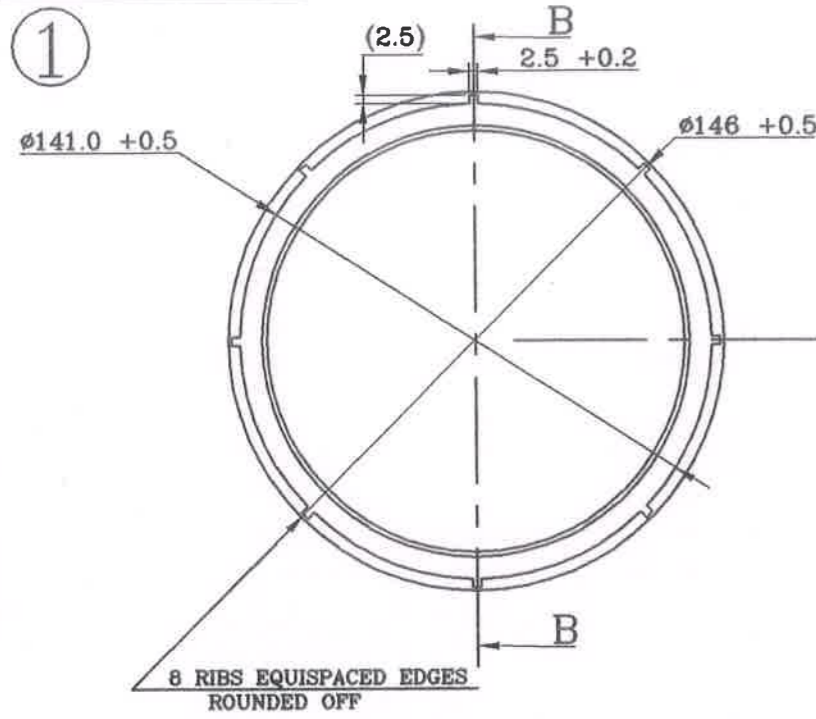

DRG. NO:  
H OMA 120 1 054 2

①

3 START RH THREAD SHOWING AT XYZ

ENLARGED VIEW AT "A"  
SCALE-5:1

ABRUPT START OF PERFECT THREAD 3 START THREAD RH

BODY  
QTY-1  
MATERIAL: REF.NOTE 1

THIS DRG. SUPERSEEDS THE DRG. No. H OMA 120 1 053 1

ISSUED BY  
STANDARD CELL  
for EOI  
DATE: 9/9/12 SIGNATURE:

ALL DIMENSIONS ARE IN MM

2. REFER SHT 1 OF 4		REV.	ALT.NO	DATE & SIGN
1. REFER SHT 1 OF 4		DRAWN		
ISSUE ALTERATIONS		CHECKD.		
TITLE : CONTAINER FOR 120mm FSAPDS		APPRD.		SHEET 2 OF 4
		DATE	06/06/12	REV
		SCALE	1:1	2
		SECTION	DESIGN	
HEAVY ALLOY PENETRATOR PROJECT		DRG. NO:		
TIRUCHIRAPALLI		H OMA 120 1 054 2		