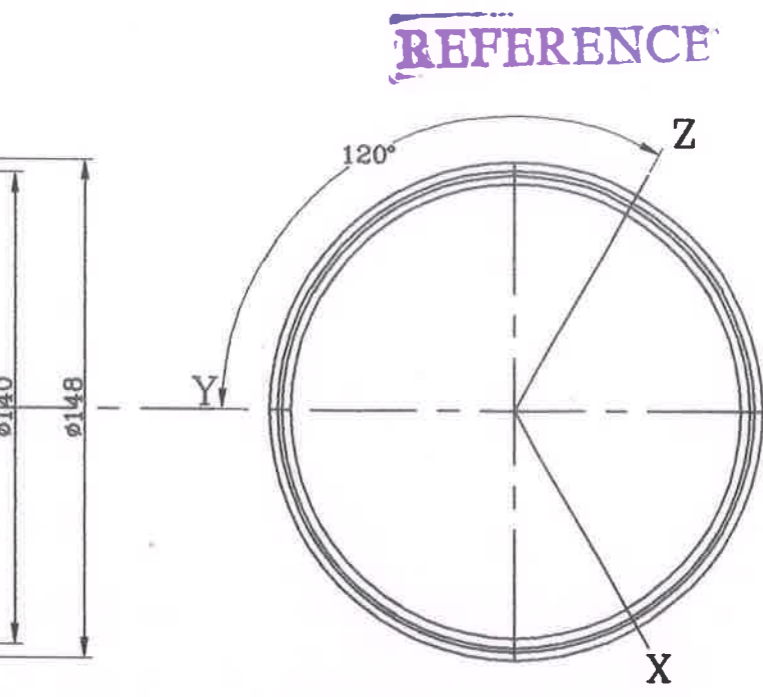

DRG. NO:  
H OMA 120 1 054 2

①

3 START RH THREAD SHOWING AT XYZ

ENLARGED VIEW AT "A"  
SCALE-5:1

ABRUPT START OF PERFECT THREAD 3 START THREAD RH

BODY  
QTY-1  
MATERIAL: REF.NOTE 1

THIS DRG. SUPERSEEDS THE DRG. No. H OMA 120 1 053 1

ISSUED BY  
STANDARD CELL  
for EOI  
DATE: 9/9/12 SIGNATURE:

ALL DIMENSIONS ARE IN MM

2. REFER SHT 1 OF 4		REV.	ALT.NO	DATE & SIGN
1. REFER SHT 1 OF 4		DRAWN		
ISSUE ALTERATIONS		CHECKD.		
TITLE : CONTAINER FOR 120mm FSAPDS		APPRD.		SHEET 2 OF 4
		DATE	06/06/12	REV
		SCALE	1:1	2
		SECTION	DESIGN	
HEAVY ALLOY PENETRATOR PROJECT		DRG. NO:		
TIRUCHIRAPALLI		H OMA 120 1 054 2		