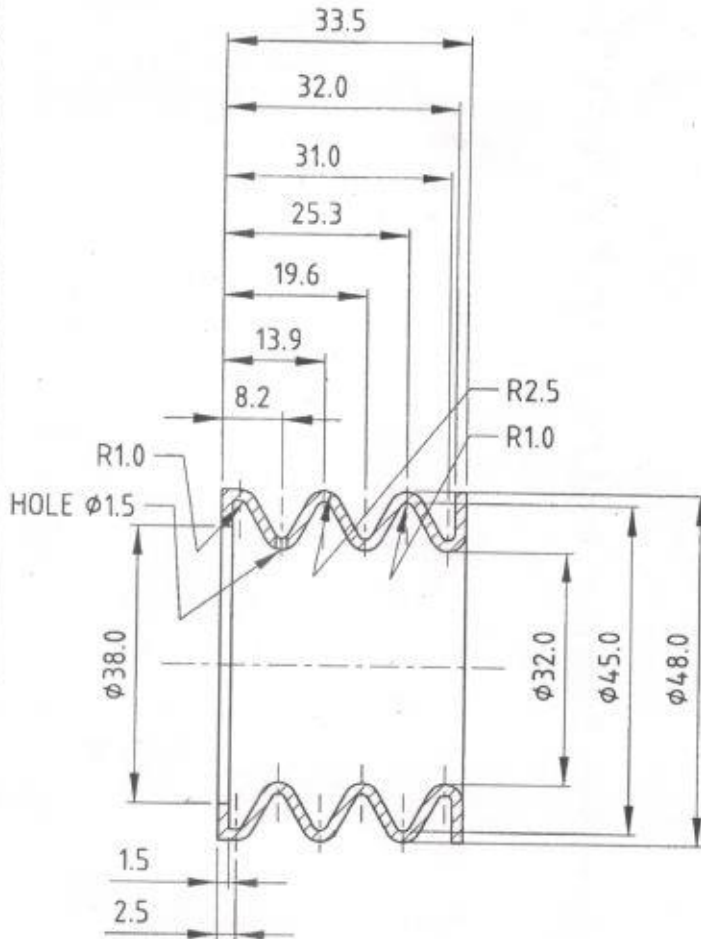

# TELESCOPE SIGHTING 5.56 mm. LMG (INSAS) CASED 101A EYE GUARD OPTICAL INSTRUMENT

DRG. No. :-

IRDE-2605/36

MCT-1398

ORDNANCE FACTORY, DEHRADUN.

SECTION 'A-A'

MATL. :- SYNTHETIC RUBBER, NITRILE BLACK,  
BS-2751 RHD-51-60/BA-3.

FINISH :- CLEAN.

FOR TRADE CHM  
Date of Issu 02/06/2021  
*Raj*

ALL DIMENSIONS ARE MM.  
IMPORTANT DIMENSIONS MARKED THUS ◉  
INFORMATION MARKED THUS † TO BE MARKED ON.

		DT.-01.11.1995	SCALE- 1:1
		DR.- <i>m</i> (MOOL SINGH)	MATL. FINISH
		TR.-	AS ABOVE AS ABOVE
		CH.- <i>Raj</i>	SHTS.- 1 SHT. NO.- 1
		APPROVED.	<b>DRAWING No.- MCT-1398</b>
AMENDMENTS.		<i>Raj</i> I.C./DO. <i>ML. T...</i> AWM/PL1	
OFD/DO/002			