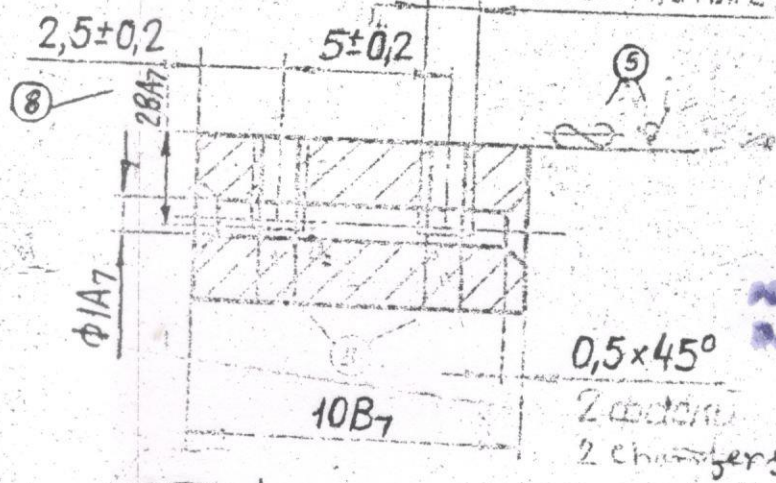

10.63.31.924

0.724 (0.00000000) (19612501)

1-75

75 (1) (2)
R: 16±20% (1)

2 holes M1.6H
M1.6-6H
20mm M1.6x1.2

FOR TRADE ONLY
Date of issue: 13/01/22

* updated on 22-3-99 JWM/DO WJM/DO
(IS: introduced)

* IS: 8364 Type I - HD

Material: Wire AK PHT 5 AC 59-I
CpST 1066-80

3035100 M N AL 2/24

updated upto 18-1-91 vide AI-2 (New) 24
WJPD SDV.SP.
AL NO 3/24

10 63.31 924
BUSH

105