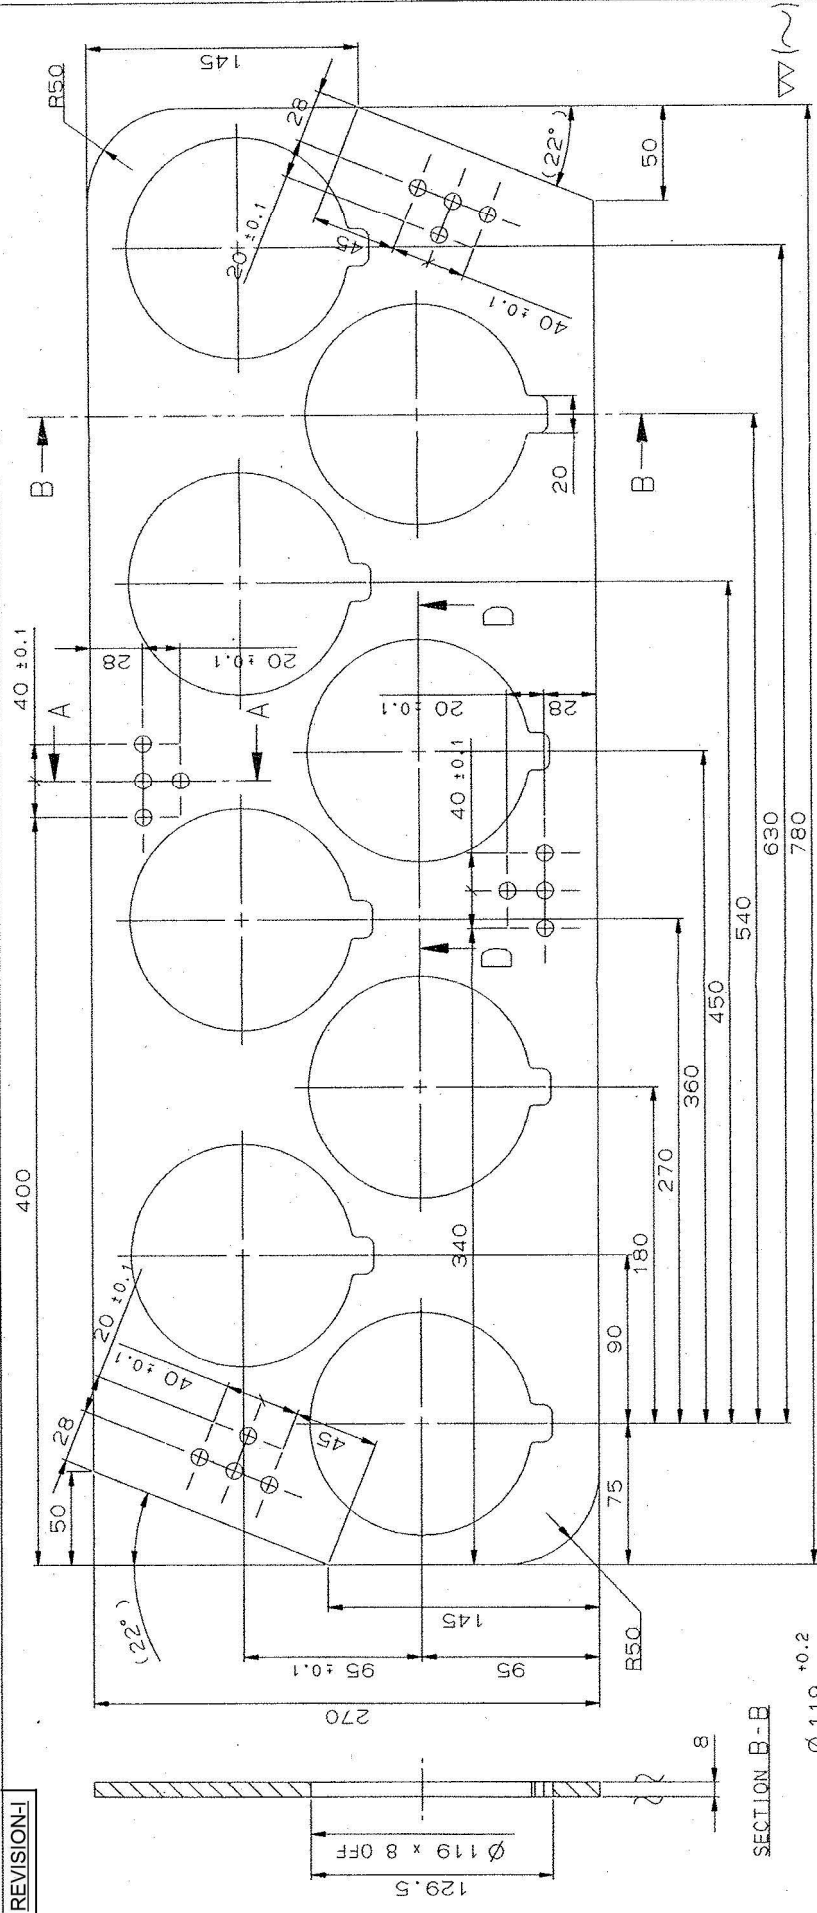

REVISION-I

No. OFF	DESCRIPTION	PART No.	MATERIAL	STANDARD	DIMENSIONS	REMARKS
1	SUPPORT PLATE - I		AI SI 316			***

GENERAL TOLERANCE	
0-6	± 0.1
6-30	± 0.2
30-120	± 0.3
120-315	± 0.5
315-1000	± 0.8
1000-2000	± 1.2

ANGULAR DIMENSION	
1-10	± 1'
10-50	± 30'
50-100	± 60'
100-200	± 110'

VALUE IN "µm"	
±	25
∅	12.5
∅	6.3
∅	3.15
∅	1.6
∅	0.8
∅	0.4

No. OFF	DRG. No. OF ASSOCIATED PART	INDEX	ALTERATION	DATE	NAME

SCALE 1:2.5  
 DRAWN BY: [Signature]  
 CHECKED BY: [Signature]  
 APPROVED BY: [Signature]