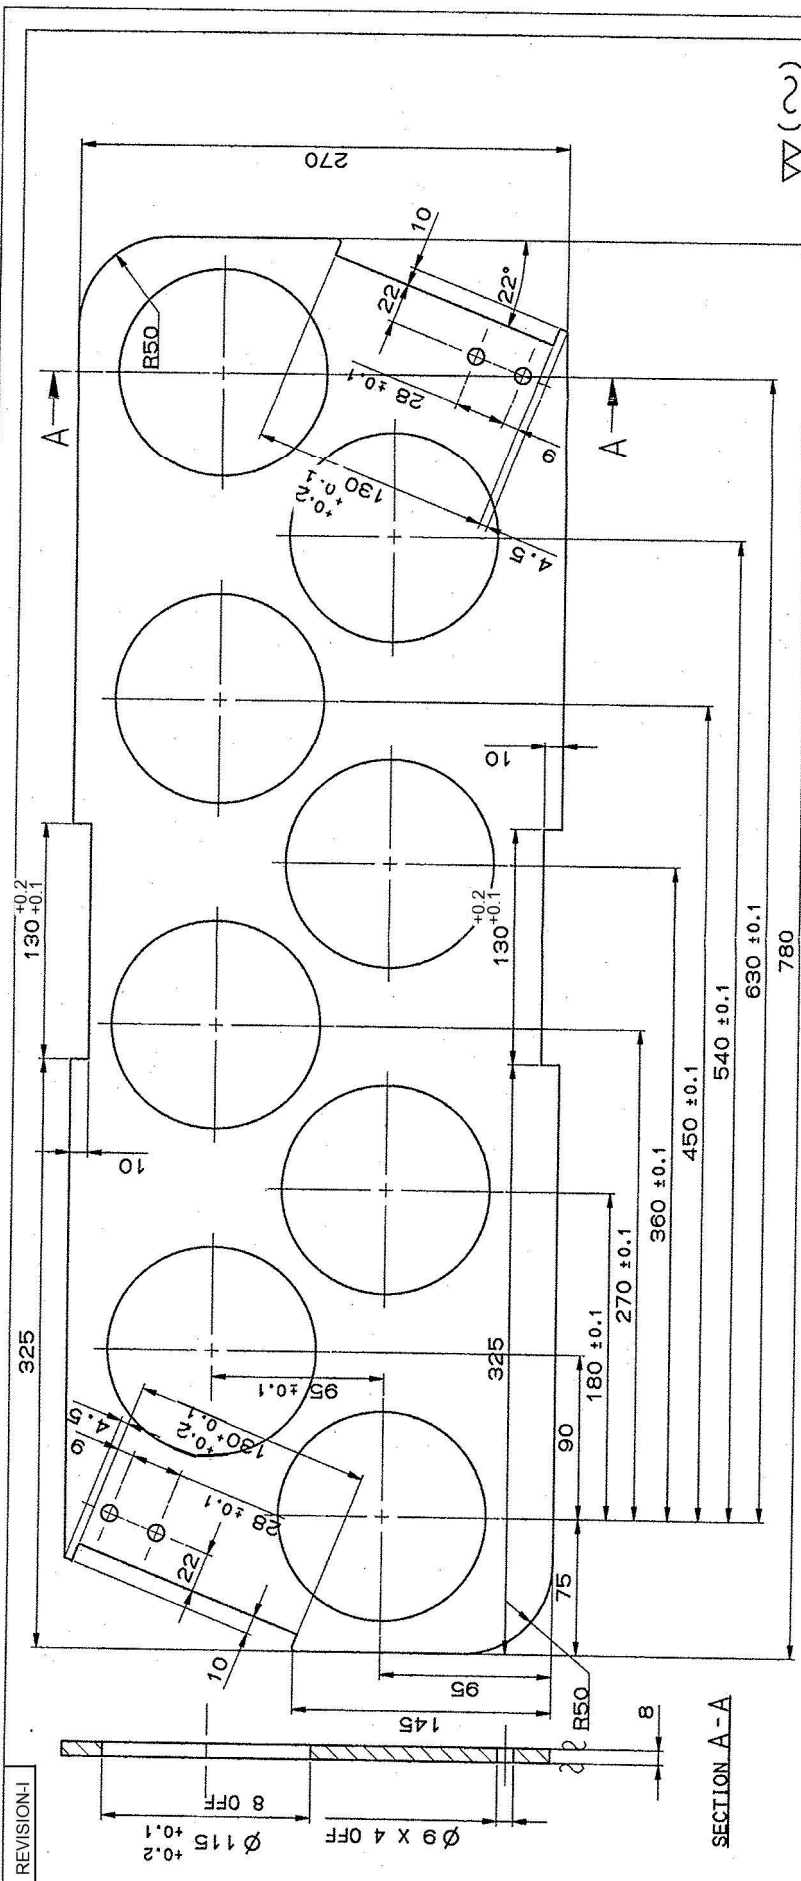

No. OFF	DESCRIPTION	PART No.	MATERIAL	STANDARD	DIMENSIONS	REMARKS
1	SUPPORT PLATE - II		ALSI 316			**

SUPPORT PLATE - II
LAUNCHER ASSY.
LR-MR LAUNCHER
KAVACH MOD - II
MACHINE TOOL PROTOTYPE FACTORY,
AMBERNATH

SCALE 1:2.5
DRAWN 21.01.08
CHECKED
APPROVED
REPLACED FOR
REPLACED FOR
DRAWING No. DW-1108-1005-13

(G Ramesh)
Commander
Chief Inspector of Naval Armament
for Controller of Naval Armament Inspection

VALUE IN "um"
1-10 ±.1
10-50 ±.2
50-100 ±.3
100-200 ±.4
200-300 ±.5
300-400 ±.6
400-500 ±.7
500-600 ±.8
600-700 ±.9
700-800 ±.10
800-900 ±.11
900-1000 ±.12

NOMINAL SIZE & FIT DEVIATION

THE COPYRIGHT OF THESE DRAWINGS AND ATTACHMENTS TO THE INDIAN ORDNANCE FACTORIES, MINISTRY OF DEFENCE GOVT OF INDIA SHOULD NOT BE COPIED, RE-PRODUCED IN ANY WAY OR THE INFORMATION CONTAINED THEREIN MADE AVAILABLE TO UNAUTHORISED PERSONS WITHOUT THE WRITTEN PERMISSION OF THE DIRECTOR OF ORDNANCE FACTORIES.

** PAINTING
1. PRIMER RED OXIDE TO STANDARD IS:12744 TO BE APPLIED BY FIRM WHO IS SUPPLYING STORE TO MPF AS PER DW-1134
2. PAINTING TO BE DONE AT MPF IN OR DURING ASSEMBLY AS PER DW-1134