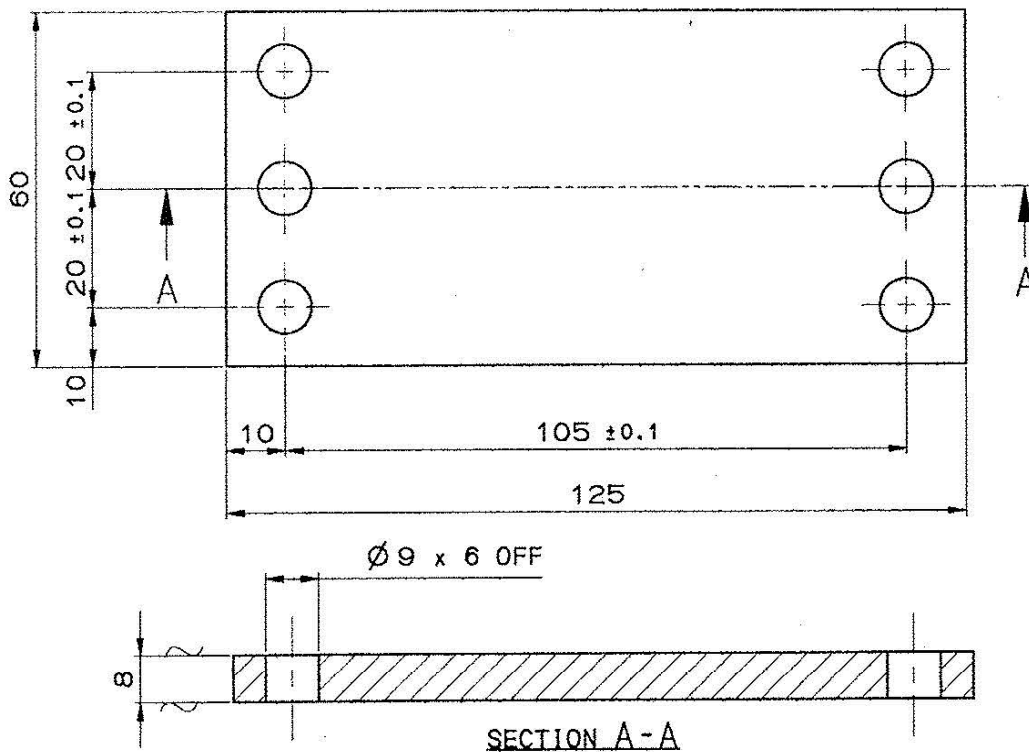

**
PAINTING

1. PRIMER RED OXIDE TO STANDARD IS:12744 TO BE APPLIED BY FIRM WHO IS SUPPLYING STORE TO MPFAS PER DW-1134
2. PAINTING TO BE DONE AT MPF IN OR DURING ASSEMBLY AS PER DW-1134

***

AISI 316

▽(~)

1	SUPPORT SIDE PLATE-III	***	***	***	
NO. OFF	DESCRIPTION	PART NO.	MATERIAL & STD.	DIMENSION	REMARKS
GENERAL TOLERANCE		 (G Ramesh) Commander Chief Inspector of Naval Armament for Controller of Naval Armament Inspection			
LINEAR DIMENSIONS					
0-6	±0.1				
6-30	±0.2				
30-120	±0.3				
120-315	±0.5				
315-1000	±0.8				
1000-2000	±1.2				
ANGULAR DIMENSION		NO. OFF	DRG. NO OF ASSOCIATED PART	INDEX	ALTERATION
1-10	±1°	SUPPORT SIDE PLATE-III LAUNCHER ASSY. LR MR LAUNCHER KAVACH MOD-II MACHINE TOOL PROTOTYPE FACTORY AMBERNATH			
10-50	±30'				
50-100	±20'				
>100	±10'				
VALUE IN "um"					
~	±25	SCALE		DRAWN	DATE
∅	±0.25	1:1		CHECKED	"
∅∅	±0.25	REPLACED BY		APPROVED	"
∅∅∅	±0.25-1.8	REPLACED FOR		DRAWING NO.	
∅∅∅∅	<±0.025	DESIGN OFFICE		DW-1108-1007-14	
NOMINAL SIZE & FIT	DEVIATION