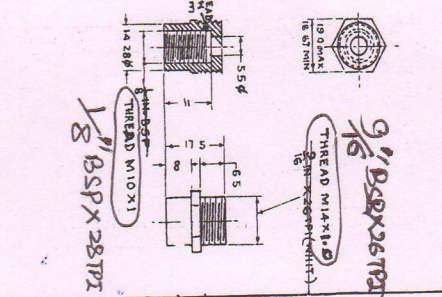

ADAPTER
MATERIAL - FREE CUTTING BRASS ROD
(REFER IS-319)
1 - PER VALVE

SPINDLE PIN
MATERIAL - MILD CARBON STEEL
70-065% C BRON
5 - PER SPINDLE
SCALE 2:1
3.5 SQ.