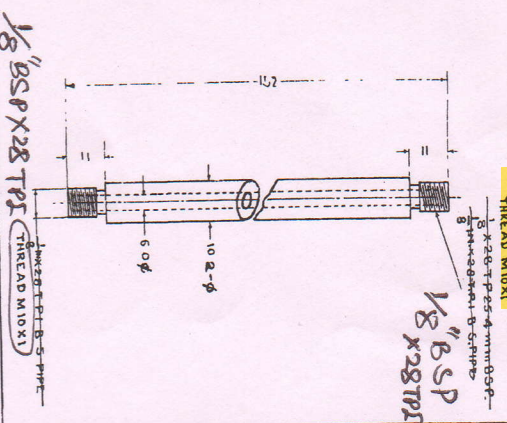

V

444520-000066 VALVE CONTROL, HEATER SPACE OIL BURNING

BODY
MATERIAL - GUN MATERIAL
1 - PER VALVE

444520-000065 VALVE CONTROL, BURNER HEATER SPACE OIL BURNING