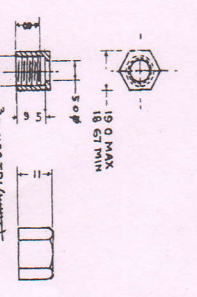

GLAND NUT
MATERIAL - FREE CUTTING BRASS ROD
(REFER IS-319)
1 - PER VALVE

INSERT WASHER
MATERIAL - MILD CARBON STEEL
ONE PER SPINDLE KNOB
SCALE - 2:1