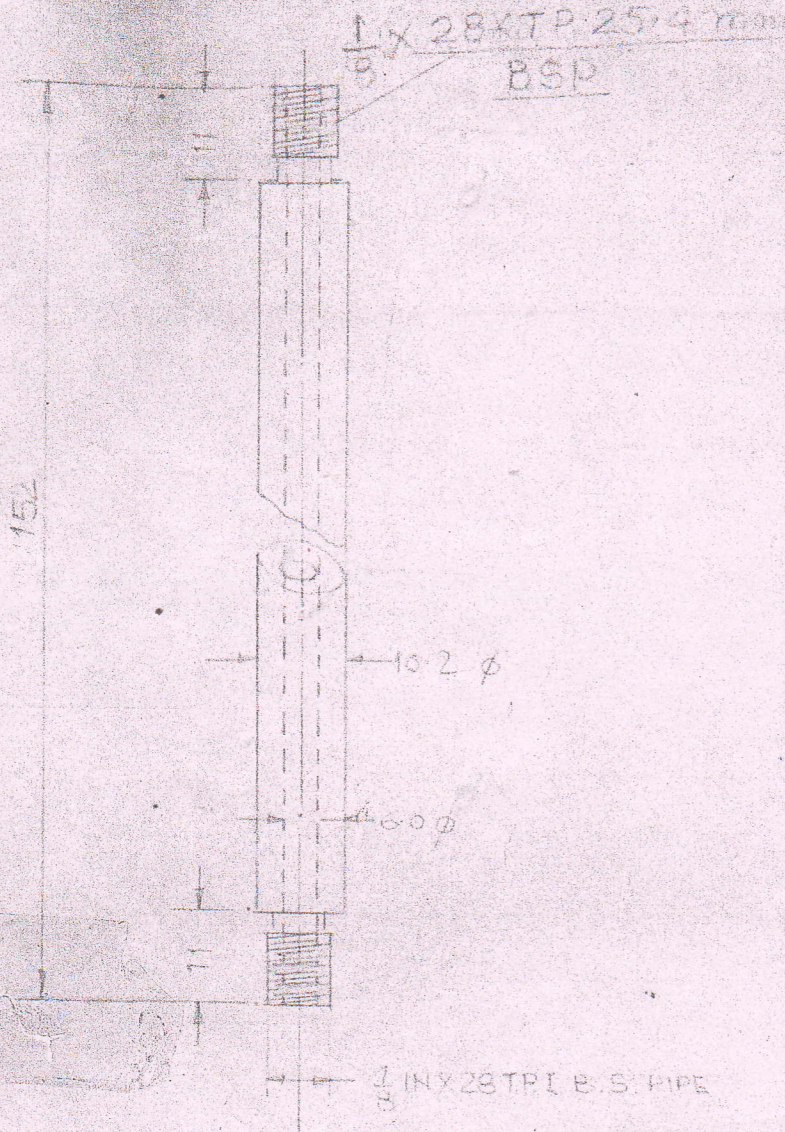

✓
1/8" X 28 TPI B.S.P. PIPE VALVE CONTROL
HEATER SPACE OIL BURNING

(11)

SCALE 1:1

4525-0000165 VALVE
HEATER SPACE
1-PER

ASBESTOS PACKING

(12E)

(12B)

(H)