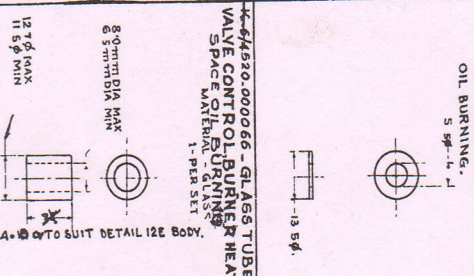

SUB-ASSEMBLY
MATERIAL - GUN MATERIAL
1 - PER VALVE

444520-000066 GLASS TUBE VALVE CONTROL, BURNER HEATER SPACE OIL BURNING