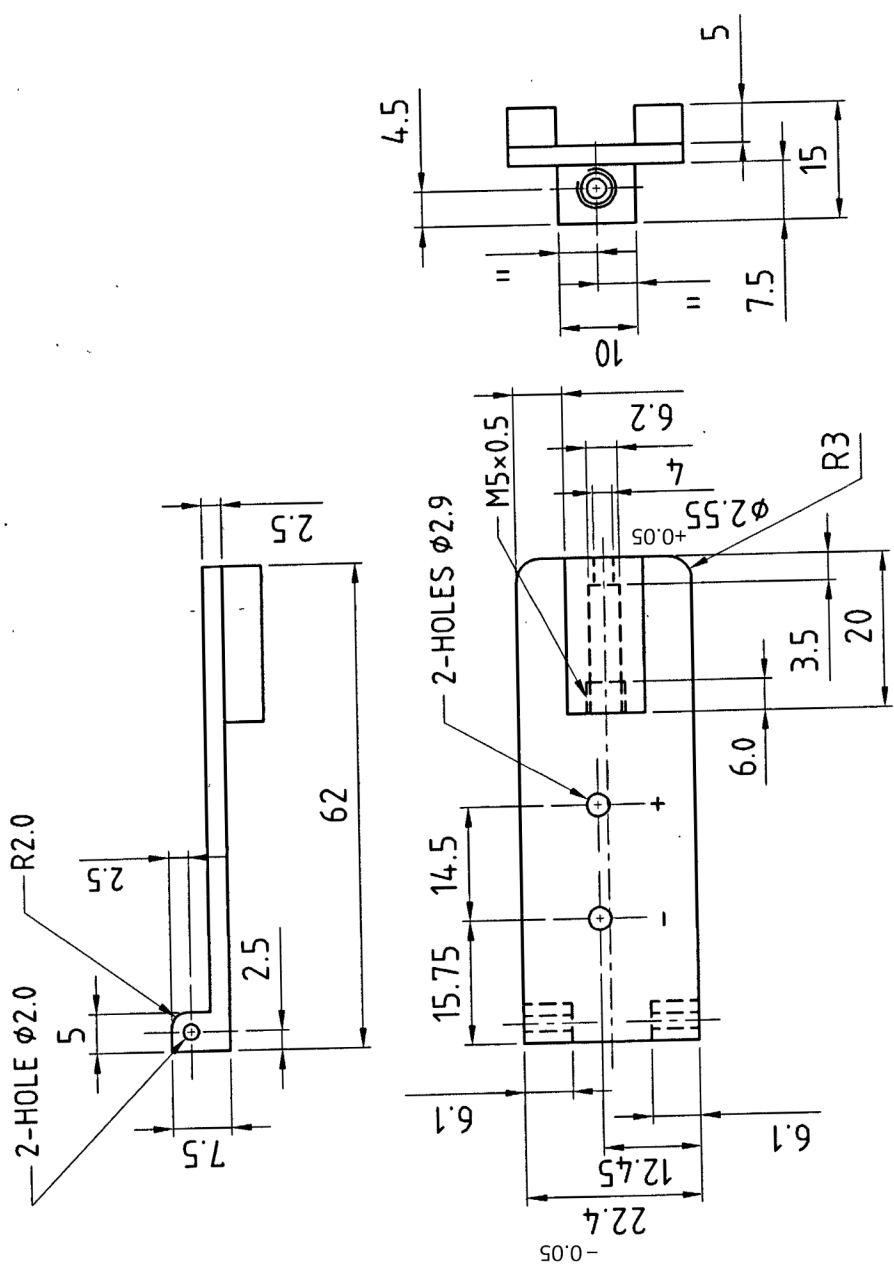

MODIFIED PASSIVE NIGHT SIGHT FOR 12.7 A.D. GUN

COVER PLATE-H

MATL. & SPECN. :- AL. ALLOY 24345 WP IS: 733-1983.

FINISH:- ANODISED DULL BLACK AND FRONT SIDE POWDER COATING.

DIMENSIONS ARE IN M/M.
 IMPORTANT DIMENSIONS MARKED WITH *
 INFORMATION MARKED WITH † TO BE MARKED ON.

DT.-22.08.2013	SCALE- 1:1
MATL. AS ABOVE	TREAT AS ABOVE
SHEETS-1	SHEET No.-1

DR.- R.K.SHARMA	
TR.-	
CH. (VIMAL KUMAR)	

AMENDMENT S:
 OFD/00/002

APPROVED:
 (AJAY SINGH)
 (T.KHATTAR)

DRAWING No.:-
CWC-229/64/3