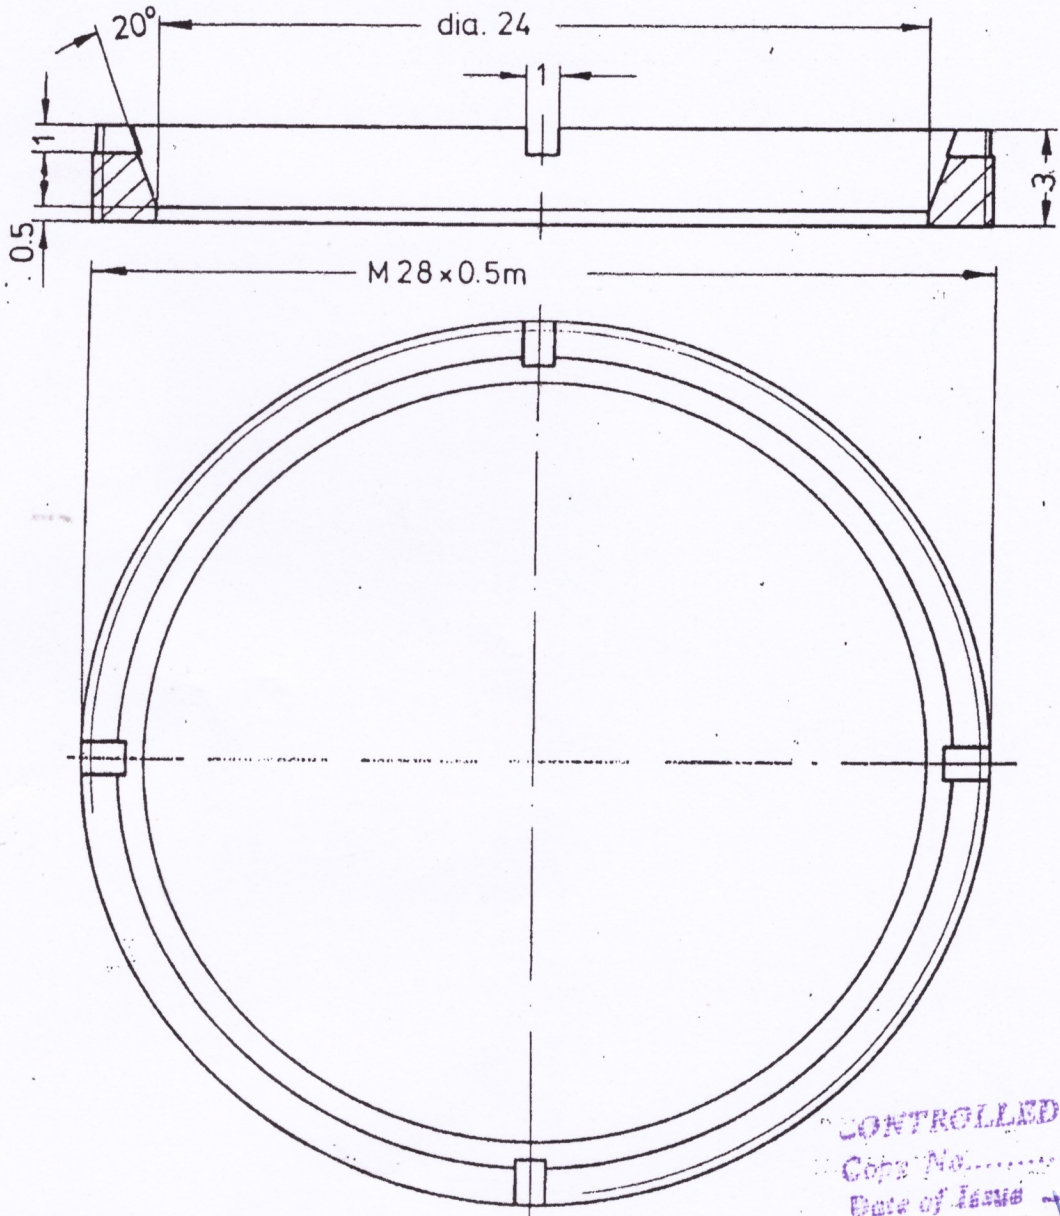

ORDNANCE FACTORY, DEHRADUN.

TELESCOPE SIGHT FOR 84 mm. CARL GUSTAV MK-III

DRG. No. GF-235134 F EYEPiece LOCK RING
(ORD)-793/24

1st ANGLE PROJECTION

† MCT-2506/1

(a) ALT. MATL. :- IS:733-1983 (REAFFIRMED-2001) Gd. 24345, WP
(OR)
IS:738-1994 (REAFFIRMED-1999) Gd. 24345, T4.

ALL DIMENSIONS ARE MM.
IMPORTANT DIMENSIONS MARKED THUS ●
INFORMATION MARKED THUS † TO BE MARKED ON

CONTROLLED COPY
Copy No.
Date of Issue 13/05/11

	DR. - R.K. SHARMA	DT. - 2-5-07	SCALE - NTS.
	TR. <i>S.K. Thapliyal</i>	MATL. AS ABOVE	TREAT. -
(a) DANe 01/2018, Dt. 17/01./2018	CH. -	SHTS - 1	SHT NO - 1
DANe 33/2016, Dt. 16/11/2016	APPROVED	DRAWING No. - MCT-2506/1	
AMENDMENTS.	<i>Basu</i>		
OFD/DO/002	JWM/DD DGM/P		